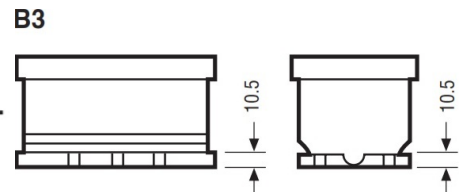

Battery Hold-down

Data Sheet generated on 07/03/2025 - E&OE