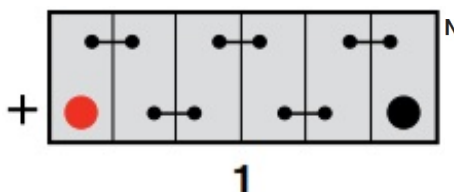

Technology

Flame Arrestor	✓
Technology	Ca/Ca
Separator	PE
Recommended Charge Rate	6A

Terminal Type

T1

Standard DIN Post

Positive Terminal

Negative Terminal

Cell Assembly Layout