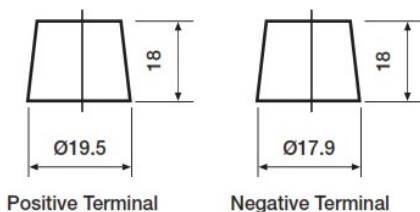

Yuasa Technical Data Sheet

Yuasa L35-115 - Leisure Batteries

Performance

Voltage	12V
Capacity (20-hour)	115Ah
Cold Cranking Amps (EN1)	750A

Dimensions

Length	350mm
Width	174mm
Height	224mm

Weights & Measures

Mean Weight with Acid	25.4kg
Acid Volume	4.9 litres

Container Features

Case Type	Euro Compact Low Kamina
Cell Layout	1
Hold Down	N
State of Charge Indicator	✓
Handles	✓
End Venting	✓
Lid Type	Central Venting

Technology

Flame Arrestor	✓
Technology	Ca/Ca
Separator	PE
Recommended Charge Rate	6A

Terminal Type

T1

Standard DIN Post

Positive Terminal

Negative Terminal

Cell Assembly Layout